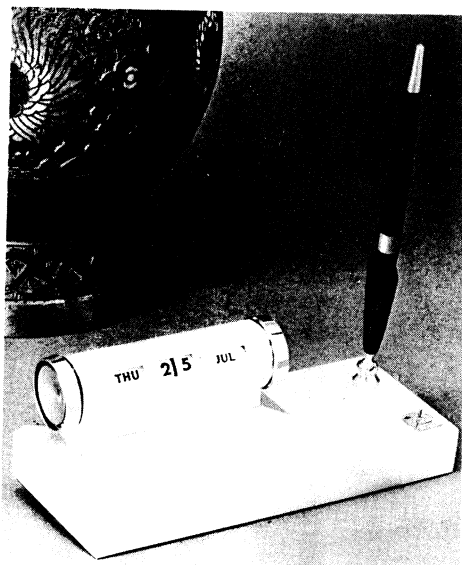

37FC - PEN BASE — ROLL CALENDAR — SATIN